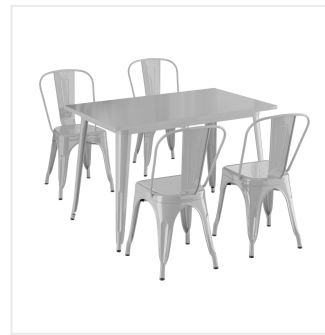

Lancaster Table & Seating Alloy Series 47 1/2" x 29 1/2" Silver Standard Height Outdoor Table with 4 Cafe Chairs

#164D3048SIL

Item #: 164D3048SIL Qty: _____

Project: _____

Approval: _____ Date: _____

Features

- 47 1/2" x 29 1/2" rectangular shape and standard height fits a variety of indoor / outdoor settings
- E-coat sealant and silver powder coat for rust and corrosion resistance
- Includes 4 cafe chairs, each with an ample 400 lb. weight capacity
- Durable steel construction is perfect for long-term use
- Easy to assemble and lightweight enough to move around for special events

Notes & Details

Take your modern restaurant, cafe, or bistro to the next level with this Lancaster Table & Seating Alloy Series standard height outdoor table and chairs! This set is made of durable steel and double coated to withstand years of use. The silver color adds a sleek, modern touch to any setting and is sure to be a contemporary design choice that guests love. Comfortable and stylish, this strong yet lightweight set is an excellent choice for your indoor or outdoor dining area. To save you money on shipping costs, the table ships unassembled. All required assembly hardware is included so you can quickly set it up in its proper space and let your guests enjoy! The chairs ship fully assembled.