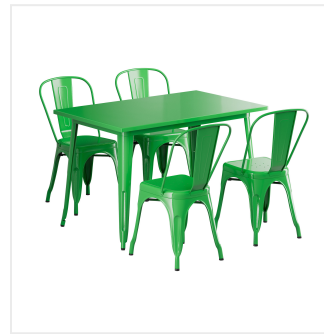

Lancaster Table & Seating Alloy 47 1/2" x 29 1/2" Jade Green Standard Height Outdoor Table with 4 Cafe Chairs

#164D3048GRN

Item #: 164D3048GRN Qty: _____

Project: _____

Approval: _____ Date: _____

Features

- Rectangular shape and standard-height fits a variety of indoor / outdoor settings
- Jade-green powder coat for rust and corrosion resistance
- Includes 4 cafe chairs, each with an ample 400 lb. weight capacity
- Durable steel construction is perfect for long-term use
- Easy to assemble and lightweight enough to move around for special events

Notes & Details

Take your modern restaurant, cafe, or bistro to the next level with this Lancaster Table & Seating Alloy standard-height outdoor table and chairs! This set is made of durable steel and coated to withstand years of use. The vibrant jade-green color adds a fun, colorful touch to any setting and is sure to be a contemporary design choice that guests love. Comfortable and stylish, this strong yet lightweight set is an excellent choice for your indoor or outdoor dining area. To save you money on shipping costs, the table ships unassembled. All required assembly hardware is included so you can quickly set it up in its proper space and let your guests enjoy! The chairs ship fully assembled.