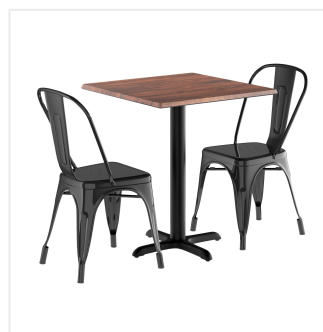

## Lancaster Table & Seating Excalibur 27 1/2" x 27 1/2" Square Textured Walnut Standard Height Table with 2 Alloy Series Black Outdoor Cafe Chairs

#164D28SWABK

Item #: 164D28SWABK Qty: \_\_\_\_\_

Project: \_\_\_\_\_

### Features

- Designed for use indoors and outdoors
- Durable laminate table top resists scratches, impacts, breaks, and burns
- Textured walnut table top finish offers the rustic look of solid wood
- Includes 2 steel cafe chairs, laminate table top with steel cross base, and hardware
- Ample 400 lb. weight capacity per chair

# Notes & Details

Add a unique, modern appeal to your dining area with this Lancaster Table & Seating Excalibur standard height table with 2 cafe chairs! This set includes a square table top with a textured walnut finish that offers the rustic look of solid wood with a subtle, intriguing texture. It boasts an eco-friendly, quality laminate construction fashioned from compression-molded wood to provide a dependable yet distinct aesthetic. Plus, the table top's UV- and weather-resistant design is built to withstand the elements, making it the perfect indoor or outdoor option that your guests can rely on. To save you money on shipping costs, the table ships unassembled with mounting plates included while the chairs ship fully assembled. All required assembly hardware is included so you can quickly set up this dining set in its proper space and let your guests enjoy!