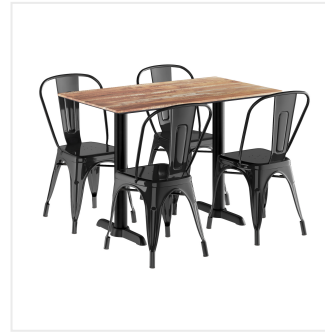

Lancaster Table & Seating Excalibur 27 1/2" x 47 3/16" Rectangular Textured Yukon Oak Standard Height Table with 4 Alloy Series Black Outdoor Cafe Chairs

#164D2848YOBK

Item #: 164D2848YOBK Qty: _____

Project: _____

Approval: _____ Date: _____

Features

- Designed for use indoors and outdoors
- Durable laminate table top resists scratches, impacts, breaks, and burns
- Textured yukon oak table top finish offers the rustic look of solid wood
- Includes 4 steel cafe chairs, laminate table top with 2 steel end bases, and hardware
- Ample 400 lb. weight capacity per chair

Notes & Details

Add a unique, modern appeal to your dining area with this Lancaster Table & Seating Excalibur standard height table with 4 cafe chairs! This set includes a rectangular table top with a textured yukon oak finish that offers the rustic look of solid wood with a subtle, intriguing texture. It boasts an eco-friendly, quality laminate construction fashioned from compression-molded wood to provide a dependable yet distinct aesthetic. Plus, the table top's UV- and weather-resistant design is built to withstand the elements, making it the perfect indoor or outdoor option that your guests can rely on. To save you money on shipping costs, the table ships unassembled with mounting plates included while the chairs ship fully assembled. All required assembly hardware is included so you can quickly set up this dining set in its proper space and let your guests enjoy!