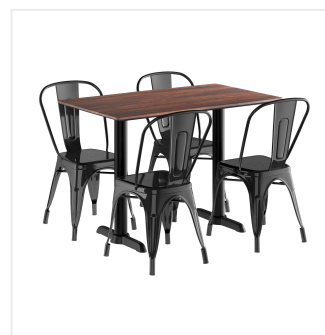

Lancaster Table & Seating Excalibur 27 1/2" x 47 3/16" Rectangular Textured Walnut Standard Height Table with 4 Alloy Series Black Outdoor Cafe Chairs

#164D2848WABK

Item #: 164D2848WABK Qty: _____

Project: _____

Approval: _____ Date: _____

Features

- Designed for use indoors and outdoors
- Durable laminate table top resists scratches, impacts, breaks, and burns
- Textured walnut table top finish offers the rustic look of solid wood
- Includes 4 steel cafe chairs, laminate table top with 2 steel end bases, and hardware
- Ample 400 lb. weight capacity per chair

Notes & Details

Add a unique, modern appeal to your dining area with this Lancaster Table & Seating Excalibur standard height table with 4 cafe chairs! This set includes a rectangular table top with a textured walnut finish that offers the rustic look of solid wood with a subtle, intriguing texture. It boasts an eco-friendly, quality laminate construction fashioned from compression-molded wood to provide a dependable yet distinct aesthetic. Plus, the table top's UV- and weather-resistant design is built to withstand the elements, making it the perfect indoor or outdoor option that your guests can rely on. To save you money on shipping costs, the table ships unassembled with mounting plates included while the chairs ship fully assembled. All required assembly hardware is included so you can quickly set up this dining set in its proper space and let your guests enjoy!