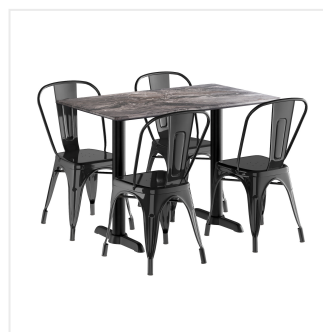

Lancaster Table & Seating Excalibur 27 1/2" x 47 3/16" Rectangular Smooth Paladina Standard Height Table with 4 Alloy Series Black Outdoor Cafe Chairs

#164D2848PABK

Item #: 164D2848PABK Qty: _____

Project: _____

Approval: _____ Date: _____

Features

- Designed for use indoors and outdoors
- Durable laminate table top resists scratches, impacts, breaks, and burns
- Smooth paladina table top finish offers the classic look of marble
- Includes 4 steel cafe chairs, laminate table top with 2 steel end bases, and hardware
- Ample 400 lb. weight capacity per chair

Notes & Details

Add a unique, modern appeal to your dining area with this Lancaster Table & Seating Excalibur standard height table with 4 cafe chairs! This set includes a rectangular table top with a smooth paladina finish that offers the classic look of marble at a fraction of the cost. It boasts an eco-friendly, quality laminate construction fashioned from compression-molded wood to provide a dependable yet distinct aesthetic. Plus, the table top's UV- and weather-resistant design is built to withstand the elements, making it the perfect indoor or outdoor option that your guests can rely on. To save you money on shipping costs, the table ships unassembled with mounting plates included while the chairs ship fully assembled. All required assembly hardware is included so you can quickly set up this dining set in its proper space and let your guests enjoy!