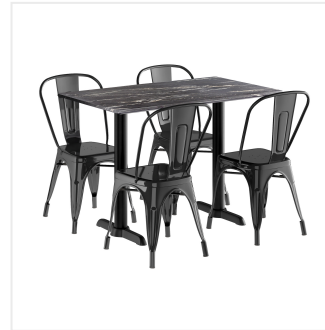

Lancaster Table & Seating Excalibur 27 1/2" x 47 3/16" Rectangular Smooth Letizia Standard Height Table with 4 Alloy Series Black Outdoor Cafe Chairs

#164D2848LZBK

Item #: 164D2848LZBK Qty: _____

Project: _____

Approval: _____ Date: _____

Features

- Designed for use indoors and outdoors
- Durable laminate table top resists scratches, impacts, breaks, and burns
- Smooth letizia table top finish offers the classic look of marble
- Includes 4 steel cafe chairs, laminate table top with 2 steel end bases, and hardware
- Ample 400 lb. weight capacity per chair

Notes & Details

Add a unique, modern appeal to your dining area with this Lancaster Table & Seating Excalibur standard height table with 4 cafe chairs! This set includes a rectangular table top with a smooth letizia finish that offers the classic look of marble at a fraction of the cost. It boasts an eco-friendly, quality laminate construction fashioned from compression-molded wood to provide a dependable yet distinct aesthetic. Plus, the table top's UV- and weather-resistant design is built to withstand the elements, making it the perfect indoor or outdoor option that your guests can rely on. To save you money on shipping costs, the table ships unassembled with mounting plates included while the chairs ship fully assembled. All required assembly hardware is included so you can quickly set up this dining set in its proper space and let your guests enjoy!