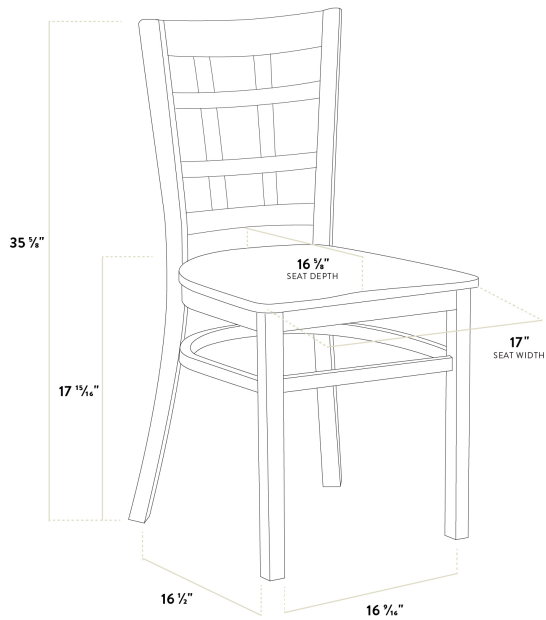

Technical Data

Back Color	Brown
Back Material	Mahogany Wood
Capacity	350 lb.
Cushion Thickness	1 Inch
Finish	Mahogany
Frame Color	Brown
Frame Material	Beechwood Wood
Padded Seat	Without Padded Seat
Seat Color	Brown
Seat Material	Wood
Seat Type	Solid
Style	Window Back
Type	Chairs
Usage	Indoor

Plan View