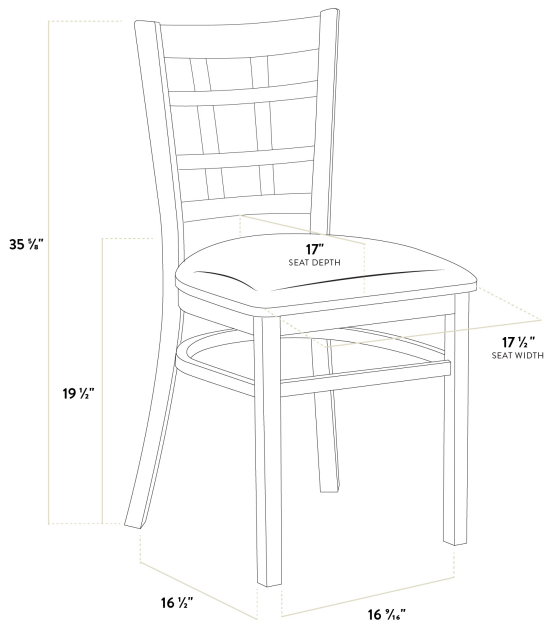

Technical Data

Back Color	Brown
Back Material	Mahogany Wood
Capacity	350 lb.
Cushion Thickness	2 1/2 Inches
Finish	Mahogany
Frame Color	Brown
Frame Material	Beechwood Wood
Padded Seat	With Padded Seat
Seat Color	Brown
Seat Material	Vinyl
Seat Type	Solid
Style	Window Back
Type	Chairs
Usage	Indoor

Plan View