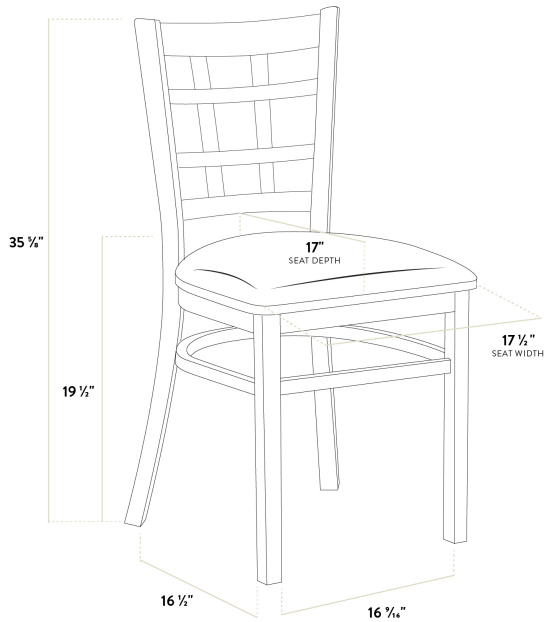

Technical Data

Back Material	Mahogany Wood
Capacity	350 lb.
Cushion Thickness	2 1/2 Inches
Finish	Mahogany
Frame Color	Brown
Frame Material	Beechwood Wood
Padded Seat	With Padded Seat
Seat Color	Brown
Seat Material	Vinyl
Seat Type	Solid
Style	Window Back
Type	Chairs
Usage	Indoor

Plan View