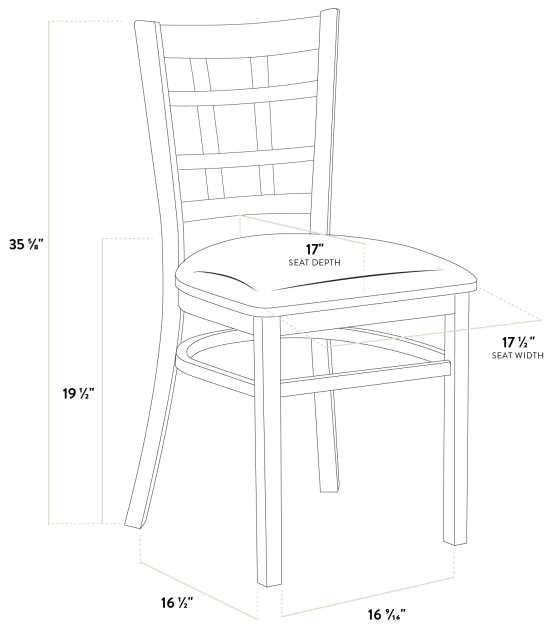

Technical Data

Back Color	Brown
Back Material	Mahogany Wood
Capacity	350 lb.
Cushion Thickness	2 1/2 Inches
Finish	Mahogany
Frame Color	Brown
Frame Material	Beechwood Wood
Padded Seat	With Padded Seat
Seat Color	Burgundy
Seat Material	Vinyl
Seat Type	Solid
Style	Window Back
Type	Chairs
Usage	Indoor

Plan View