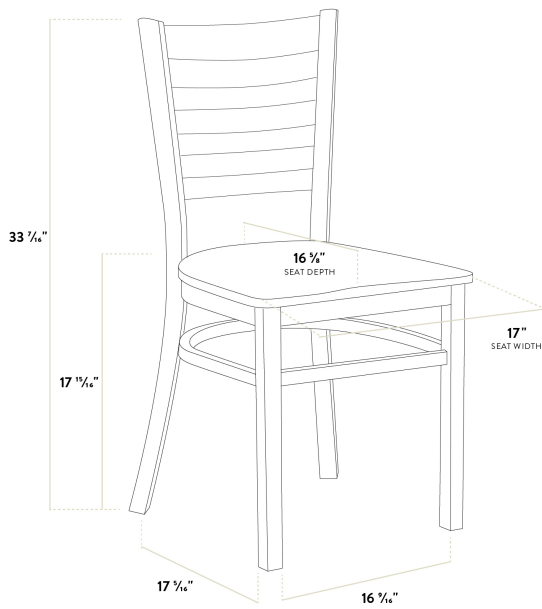

Technical Data

Back Color	Brown
Back Material	Wood
Capacity	350 lb.
Cushion Thickness	1 Inch
Finish	Natural Wood Vintage
Frame Color	Brown
Frame Material	Beechwood Wood
Padded Seat	Without Padded Seat
Seat Color	Brown
Seat Material	Wood
Seat Type	Solid
Style	Ladder Back
Type	Chairs
Usage	Indoor

Plan View