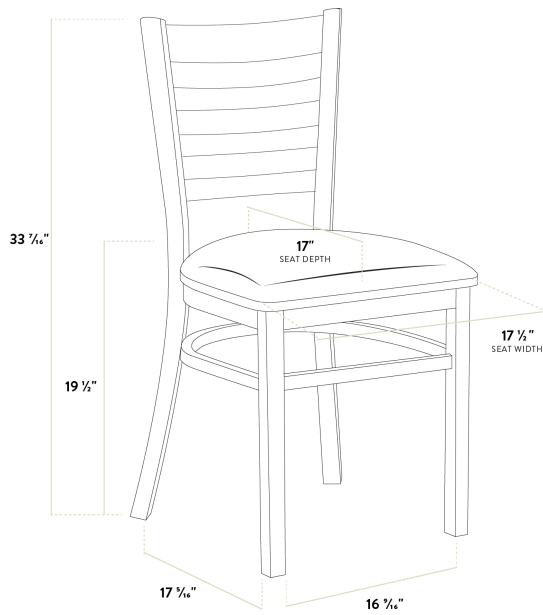

Technical Data

Back Material	Wood
Capacity	350 lb.
Cushion Thickness	2 1/2 Inches
Finish	Natural Wood Vintage
Frame Color	Brown
Frame Material	Beechwood Wood
Padded Seat	With Padded Seat
Seat Color	Blue
Seat Material	Vinyl
Seat Type	Solid
Style	Ladder Back
Type	Chairs
Usage	Indoor

Plan View