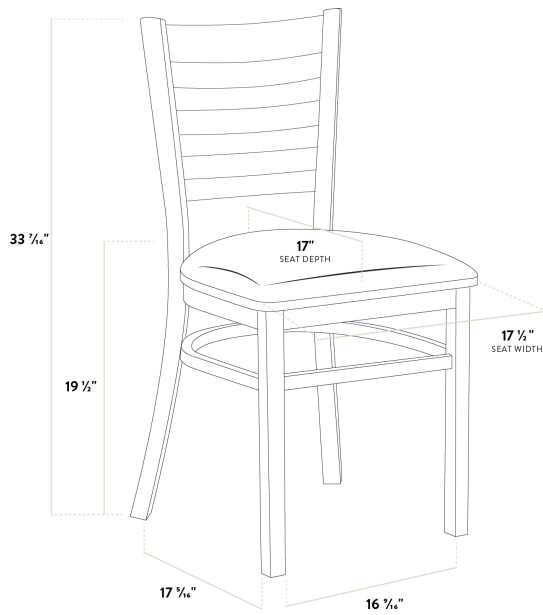

Technical Data

Back Color	Brown
Back Material	Wood
Capacity	350 lb.
Cushion Thickness	2 1/2 Inches
Finish	Natural Wood Vintage
Frame Color	Brown
Frame Material	Beechwood Wood
Padded Seat	With Padded Seat
Seat Color	Gray
Seat Material	Vinyl
Seat Type	Solid
Style	Ladder Back
Type	Chairs
Usage	Indoor

Plan View