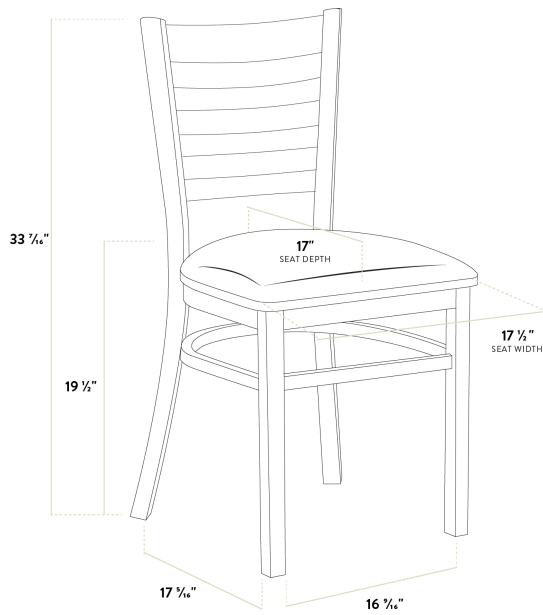

Technical Data

Back Color	Brown
Back Material	Wood
Capacity	350 lb.
Cushion Thickness	2 1/2 Inches
Finish	Natural Wood Vintage
Frame Color	Brown
Frame Material	Beechwood Wood
Padded Seat	With Padded Seat
Seat Color	Burgundy
Seat Material	Vinyl
Seat Type	Solid
Style	Ladder Back
Type	Chairs
Usage	Indoor

Plan View