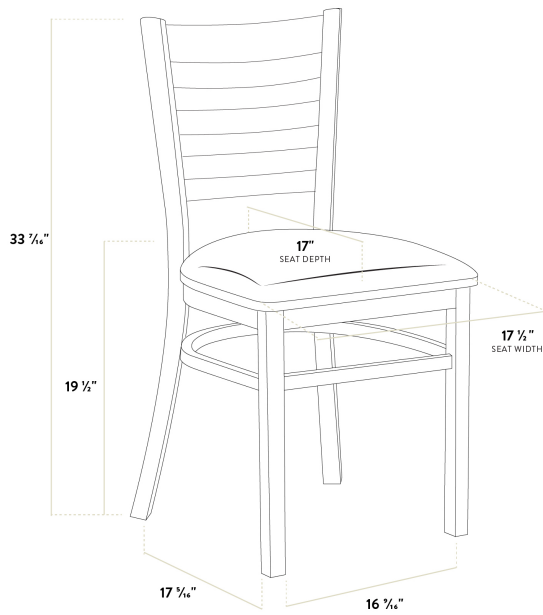

Technical Data

Back Material	Wood
Capacity	350 lb.
Cushion Thickness	2 1/2 Inches
Finish	Natural Wood Vintage
Frame Color	Brown
Frame Material	Beechwood Wood
Padded Seat	With Padded Seat
Seat Color	Burgundy
Seat Material	Vinyl
Seat Type	Solid
Style	Ladder Back
Type	Chairs
Usage	Indoor

Plan View