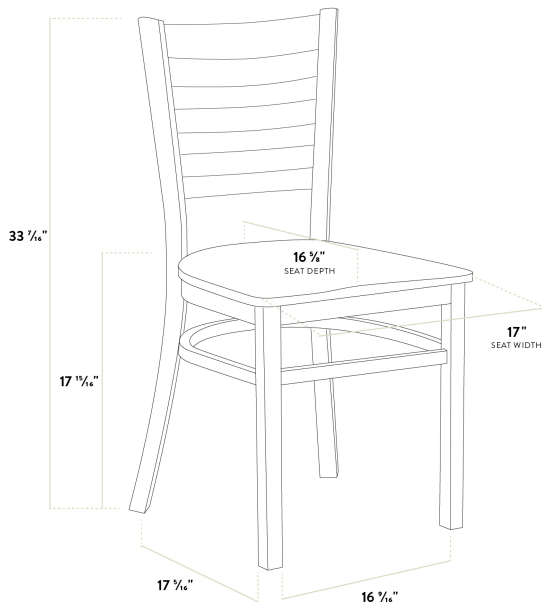

Technical Data

Back Color	Beige
Back Material	Wood
Capacity	350 lb.
Cushion Thickness	1 Inch
Finish	Natural Wood
Frame Color	Beige
Frame Material	Beechwood Wood
Padded Seat	Without Padded Seat
Seat Color	Beige
Seat Material	Wood
Seat Type	Solid
Style	Ladder Back
Type	Chairs
Usage	Indoor

Plan View