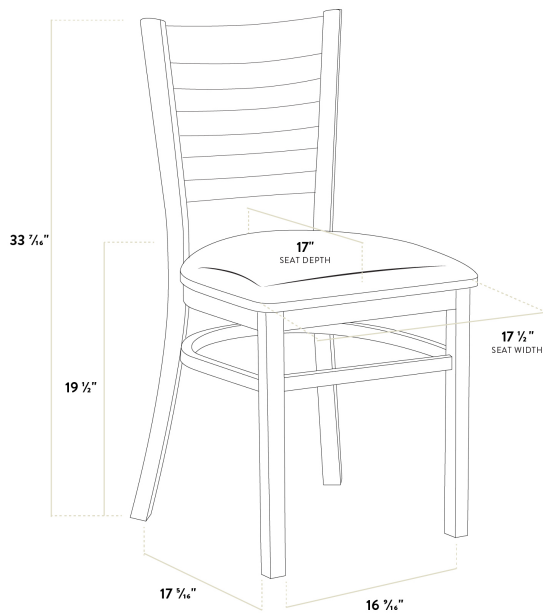

Technical Data

Back Color	Beige
Back Material	Wood
Capacity	350 lb.
Cushion Thickness	2 1/2 Inches
Finish	Natural Wood
Frame Color	Beige
Frame Material	Beechwood Wood
Padded Seat	With Padded Seat
Seat Color	Green
Seat Material	Vinyl
Seat Type	Solid
Style	Ladder Back
Type	Chairs
Usage	Indoor

Plan View