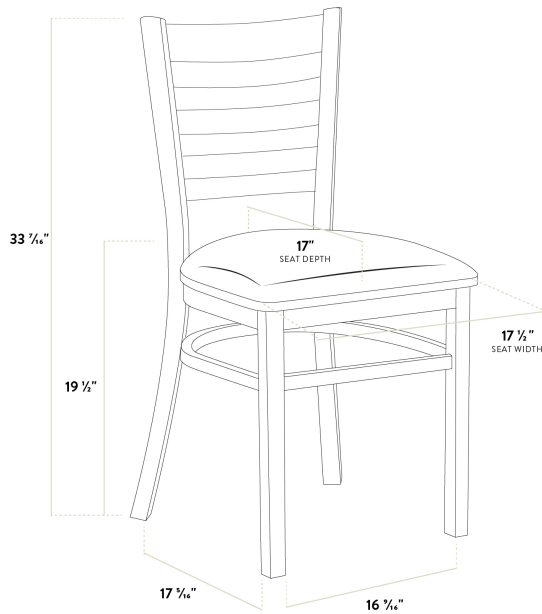

Technical Data

Back Material	Wood
Capacity	350 lb.
Cushion Thickness	2 1/2 Inches
Finish	Natural Wood
Frame Color	Beige
Frame Material	Beechwood Wood
Padded Seat	With Padded Seat
Seat Color	Green
Seat Material	Vinyl
Seat Type	Solid
Style	Ladder Back
Type	Chairs
Usage	Indoor

Plan View