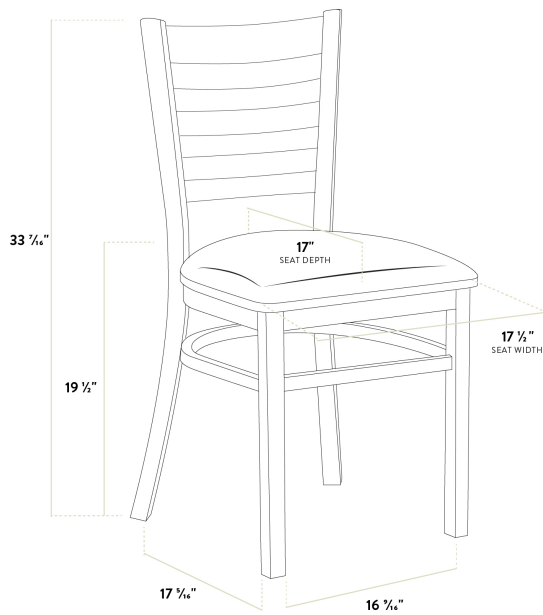

Technical Data

Back Color	Beige
Back Material	Wood
Capacity	350 lb.
Cushion Thickness	2 1/2 Inches
Finish	Natural Wood
Frame Color	Beige
Frame Material	Beechwood Wood
Padded Seat	With Padded Seat
Seat Color	Gray
Seat Material	Vinyl
Seat Type	Solid
Style	Ladder Back
Type	Chairs
Usage	Indoor

Plan View