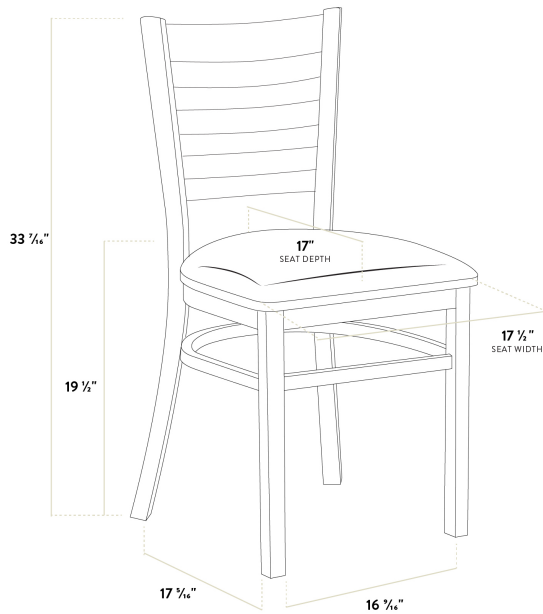

Lancaster Table & Seating Natural Finish Wood Ladder Back Chair with Light Gray Vinyl Seat - Assembled

#164CWLNLVGAS

Item #: 164CWLNLVGAS Qty: _____

Project: _____

Approval: _____ Date: _____

Features

- Contoured back for exceptional comfort
- Durable European beechwood frame with natural finish
- Soft 2 1/2" thick vinyl padded cushion
- Light weight construction with a 350 lb. weight capacity
- Ships assembled for immediate use

Certifications

Fully Assembled

Technical Data

Width	17 1/2 Inches
Depth	17 5/16 Inches
Height	33 7/16 Inches
Seat Width	17 1/2 Inches
Seat Depth	17 Inches
Height Style	Standard Height
Seat Height	19 1/2 Inches
Arms	Without Arms
Back	With Back
Back Color	Beige

Technical Data

Back Material	Wood
Capacity	350 lb.
Cushion Thickness	2 1/2 Inches
Finish	Natural Wood
Frame Color	Beige
Frame Material	Beechwood Wood
Padded Seat	With Padded Seat
Seat Color	Gray
Seat Material	Vinyl
Seat Type	Solid
Style	Ladder Back
Type	Chairs
Usage	Indoor

Plan View

Notes & Details

Seat your guests in comfort and style with this Lancaster Table & Seating natural finish wood ladder back chair with light gray vinyl seat. This chair's stylish back and padded seat combine with its sleek wooden frame to instill a unique look in any location. Plus, since this chair's back is contoured for a customer's back, it will provide comfort while maintaining a distinct appearance.