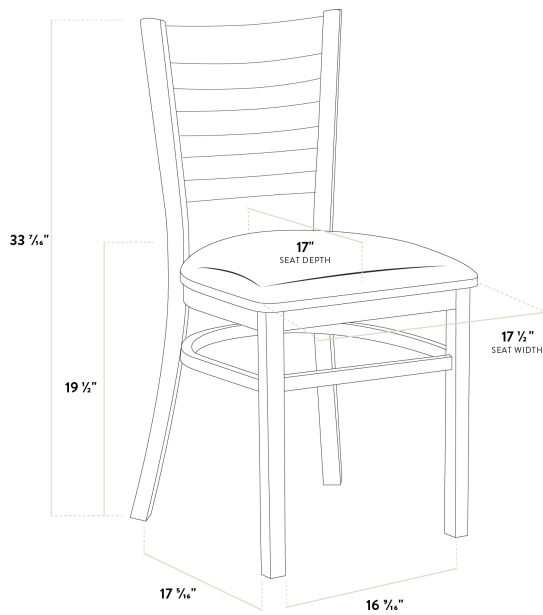

Technical Data

Back Color	Beige
Back Material	Wood
Capacity	350 lb.
Cushion Thickness	2 1/2 Inches
Finish	Natural Wood
Frame Color	Beige
Frame Material	Beechwood Wood
Padded Seat	With Padded Seat
Seat Color	Brown
Seat Material	Vinyl
Seat Type	Solid
Style	Ladder Back
Type	Chairs
Usage	Indoor

Plan View