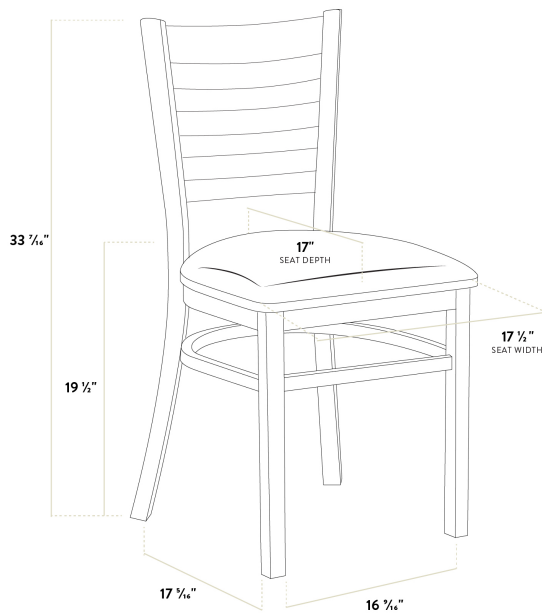

Technical Data

Back Color	Beige
Back Material	Wood
Capacity	350 lb.
Cushion Thickness	2 1/2 Inches
Finish	Natural Wood
Frame Color	Beige
Frame Material	Beechwood Wood
Padded Seat	With Padded Seat
Seat Color	Burgundy
Seat Material	Vinyl
Seat Type	Solid
Style	Ladder Back
Type	Chairs
Usage	Indoor

Plan View