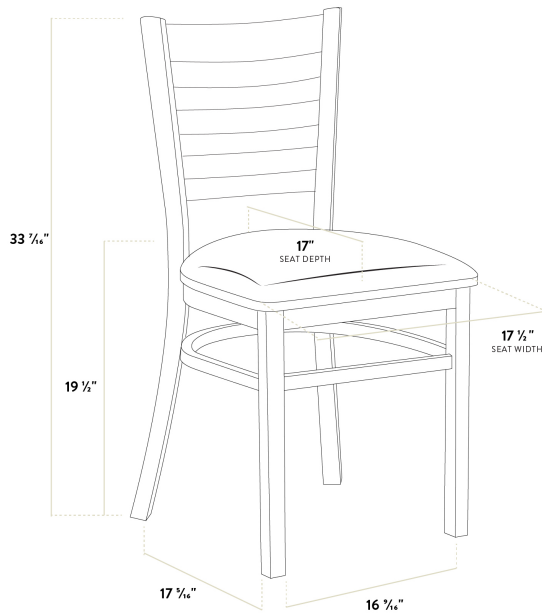

Technical Data

Back Material	Wood
Capacity	350 lb.
Cushion Thickness	2 1/2 Inches
Finish	Natural Wood
Frame Color	Beige
Frame Material	Beechwood Wood
Padded Seat	With Padded Seat
Seat Color	Burgundy
Seat Material	Vinyl
Seat Type	Solid
Style	Ladder Back
Type	Chairs
Usage	Indoor

Plan View