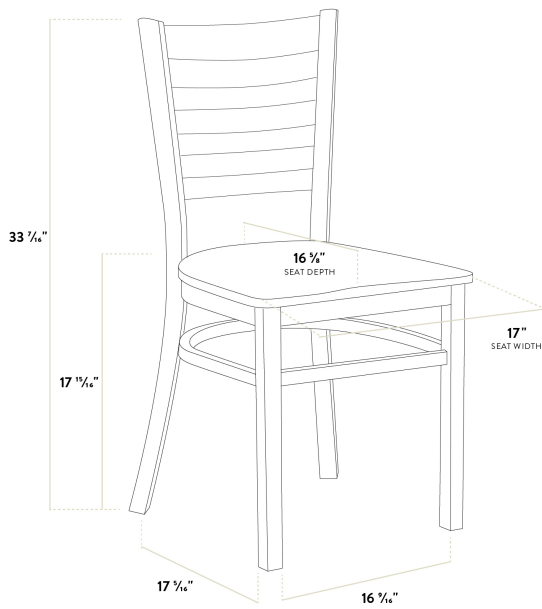

Technical Data

Back Color	Brown
Back Material	Mahogany Wood
Capacity	350 lb.
Cushion Thickness	1 Inch
Finish	Mahogany
Frame Color	Brown
Frame Material	Beechwood Wood
Padded Seat	Without Padded Seat
Seat Color	Brown
Seat Material	Wood
Seat Type	Solid
Style	Ladder Back
Type	Chairs
Usage	Indoor

Plan View