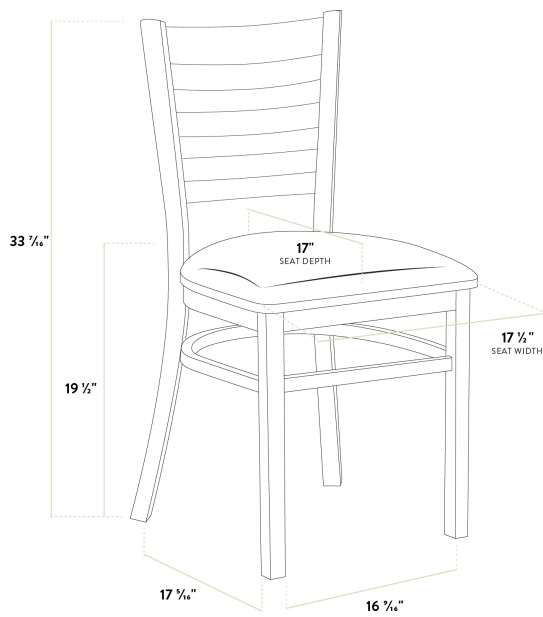

Technical Data

Back Color	Brown
Back Material	Mahogany Wood
Capacity	350 lb.
Cushion Thickness	2 1/2 Inches
Finish	Mahogany
Frame Color	Brown
Frame Material	Beechwood Wood
Padded Seat	With Padded Seat
Seat Color	Gray
Seat Material	Vinyl
Seat Type	Solid
Style	Ladder Back
Type	Chairs
Usage	Indoor

Plan View