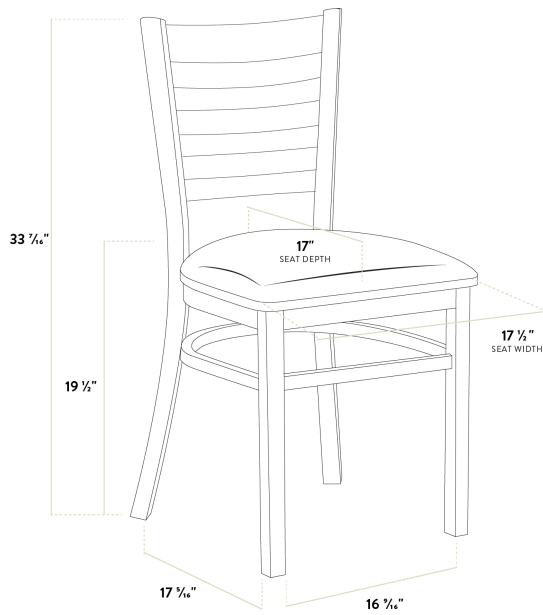

Technical Data

Back Material	Mahogany Wood
Capacity	350 lb.
Cushion Thickness	2 1/2 Inches
Finish	Mahogany
Frame Color	Brown
Frame Material	Beechwood Wood
Padded Seat	With Padded Seat
Seat Color	Gray
Seat Material	Vinyl
Seat Type	Solid
Style	Ladder Back
Type	Chairs
Usage	Indoor

Plan View