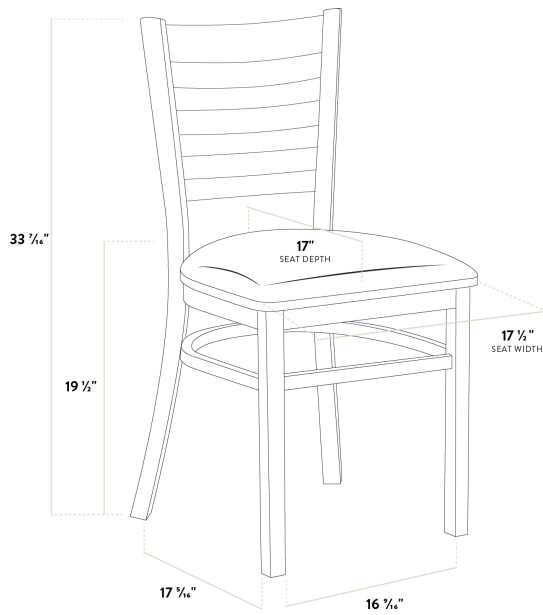

Technical Data

Back Color	Brown
Back Material	Mahogany Wood
Capacity	350 lb.
Cushion Thickness	2 1/2 Inches
Finish	Mahogany
Frame Color	Brown
Frame Material	Beechwood Wood
Padded Seat	With Padded Seat
Seat Color	Burgundy
Seat Material	Vinyl
Seat Type	Solid
Style	Ladder Back
Type	Chairs
Usage	Indoor

Plan View