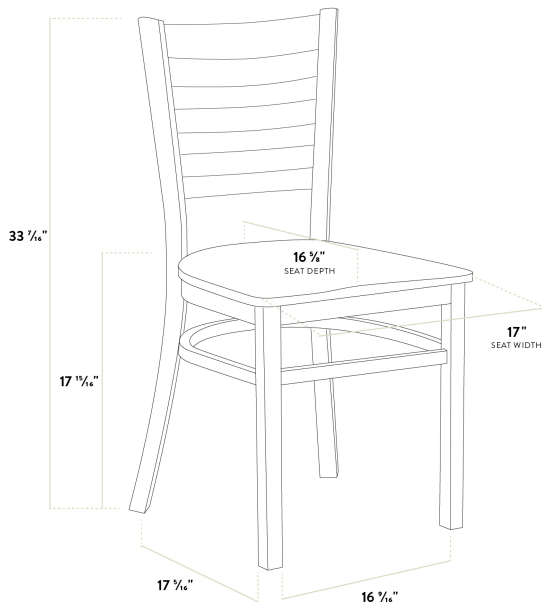

Technical Data

Back Color	Black
Back Material	Wood
Capacity	350 lb.
Cushion Thickness	1 Inch
Finish	Black Beechwood
Frame Color	Black
Frame Material	Beechwood Wood
Padded Seat	Without Padded Seat
Seat Color	Black
Seat Material	Wood
Seat Type	Solid
Style	Ladder Back
Type	Chairs
Usage	Indoor

Plan View