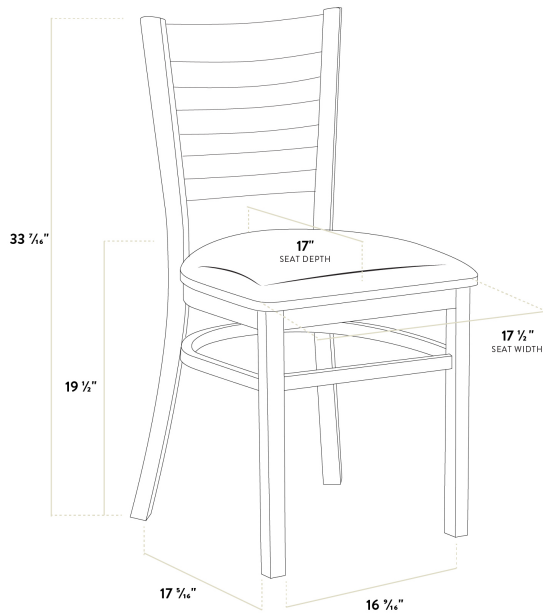

Lancaster Table & Seating Black Finish Wood Ladder Back Chair with Light Gray Vinyl Seat - Assembled

#164CWLBVLGAS

Item #: 164CWLBVLGAS Qty: _____

Project: _____

Approval: _____ Date: _____

Features

- Contoured back for exceptional comfort
- Durable European beechwood frame with black finish
- Soft 2 1/2" thick vinyl padded cushion
- Light weight construction with a 350 lb. weight capacity
- Ships assembled for immediate use

Certifications

Fully Assembled

Technical Data

Width	17 1/2 Inches
Depth	17 5/16 Inches
Height	33 7/16 Inches
Seat Width	17 1/2 Inches
Seat Depth	17 Inches
Height Style	Standard Height
Seat Height	19 1/2 Inches
Arms	Without Arms
Back	With Back
Back Color	Black

Technical Data

Back Material	Wood
Capacity	350 lb.
Cushion Thickness	2 1/2 Inches
Finish	Black Beechwood
Frame Color	Black
Frame Material	Beechwood Wood
Padded Seat	With Padded Seat
Seat Color	Gray
Seat Material	Vinyl
Seat Type	Solid
Style	Ladder Back
Type	Chairs
Usage	Indoor

Plan View

Notes & Details

Seat your guests in comfort and style with this Lancaster Table & Seating black finish wood ladder back chair with light gray vinyl seat. This chair's stylish back and padded seat combine with its sleek wooden frame to instill a unique look in any location. Plus, since this chair's back is contoured for a customer's back, it will provide comfort while maintaining a distinct appearance.