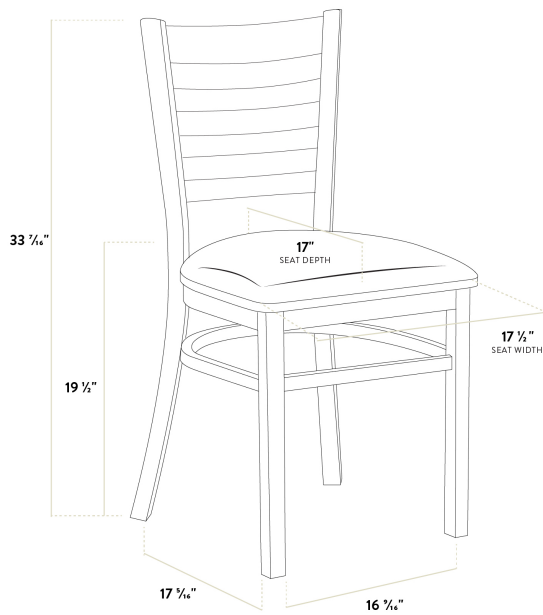

Technical Data

Back Color	Black
Back Material	Wood
Capacity	350 lb.
Cushion Thickness	2 1/2 Inches
Finish	Black Beechwood
Frame Color	Black
Frame Material	Beechwood Wood
Padded Seat	With Padded Seat
Seat Color	Burgundy
Seat Material	Vinyl
Seat Type	Solid
Style	Ladder Back
Type	Chairs
Usage	Indoor

Plan View