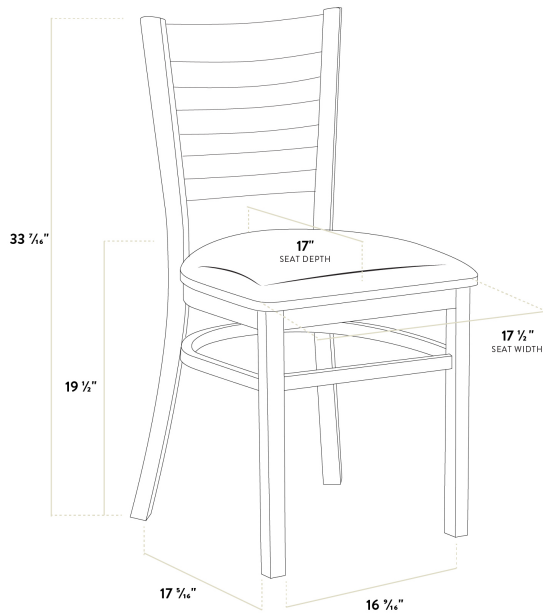

Technical Data

Back Material	Wood
Capacity	350 lb.
Cushion Thickness	2 1/2 Inches
Finish	Black Beechwood
Frame Color	Black
Frame Material	Beechwood Wood
Padded Seat	With Padded Seat
Seat Color	Burgundy
Seat Material	Vinyl
Seat Type	Solid
Style	Ladder Back
Type	Chairs
Usage	Indoor

Plan View