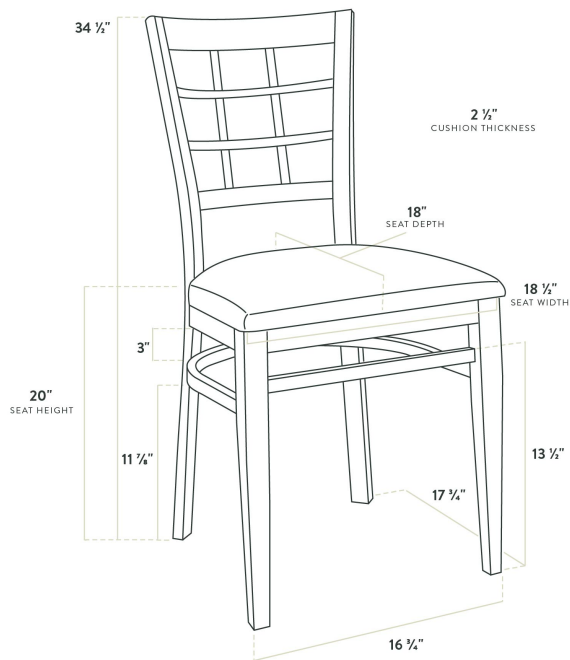

Technical Data

Back Color	Brown
Back Material	Metal
Capacity	500 lb.
Cushion Thickness	2 1/2 Inches
Finish	Dark Walnut Powder-Coated
Frame Color	Brown
Frame Material	Metal
Padded Seat	With Padded Seat
Seat Color	Burgundy
Seat Material	Vinyl
Seat Type	Solid
Style	Window Back
Type	Chairs
Usage	Indoor

Plan View