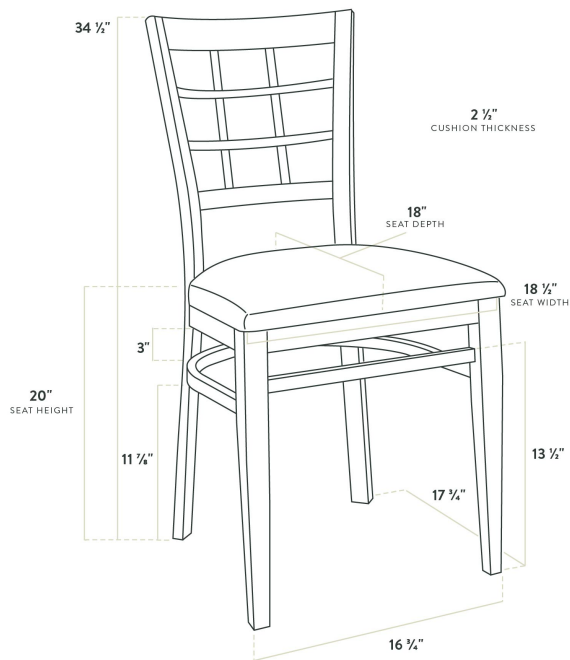

Technical Data

Back Color	Brown
Back Material	Metal
Capacity	500 lb.
Cushion Thickness	2 1/2 Inches
Finish	Mahogany Powder-Coated
Frame Color	Brown
Frame Material	Metal
Padded Seat	With Padded Seat
Seat Color	Green
Seat Material	Vinyl
Seat Type	Solid
Style	Window Back
Type	Chairs
Usage	Indoor

Plan View