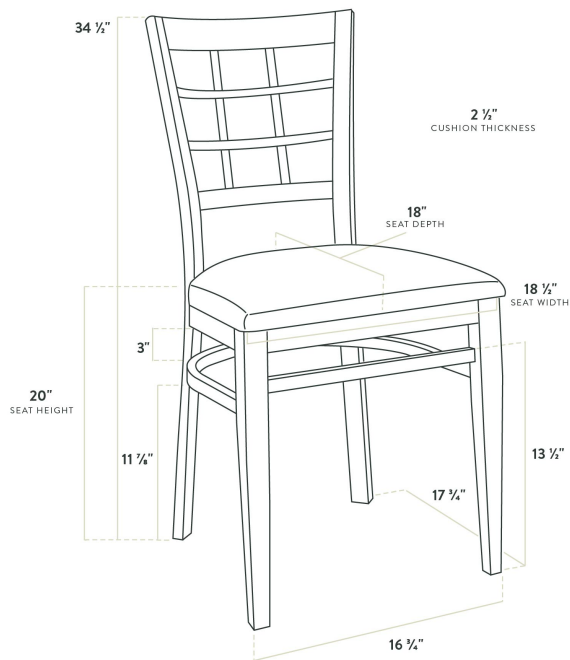

Technical Data

Back Color	Brown
Back Material	Metal
Capacity	500 lb.
Cushion Thickness	2 1/2 Inches
Finish	Mahogany Powder-Coated
Frame Color	Brown
Frame Material	Metal
Padded Seat	With Padded Seat
Seat Color	Burgundy
Seat Material	Vinyl
Seat Type	Solid
Style	Window Back
Type	Chairs
Usage	Indoor

Plan View