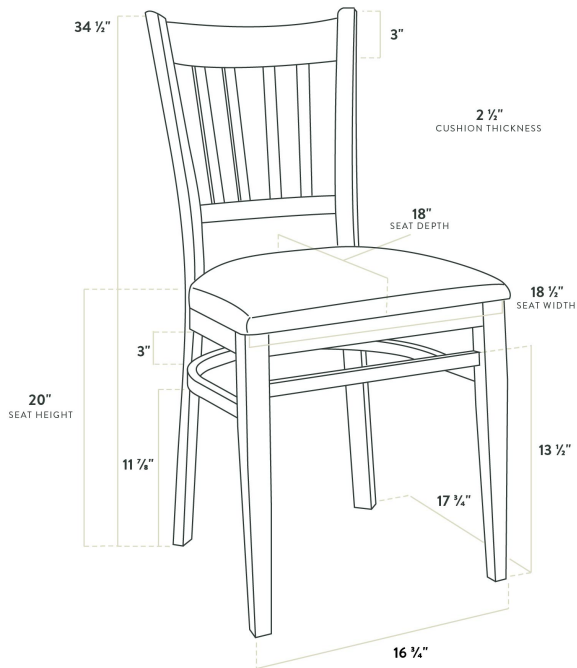

Technical Data

Back Material	Metal
Capacity	500 lb.
Cushion Thickness	2 1/2 Inches
Finish	Powder-Coated
Frame Color	Brown
Frame Material	Metal
Padded Seat	With Padded Seat
Seat Color	Burgundy
Seat Material	Vinyl
Seat Type	Solid
Style	Slat Back
Type	Chairs
Usage	Indoor

Plan View