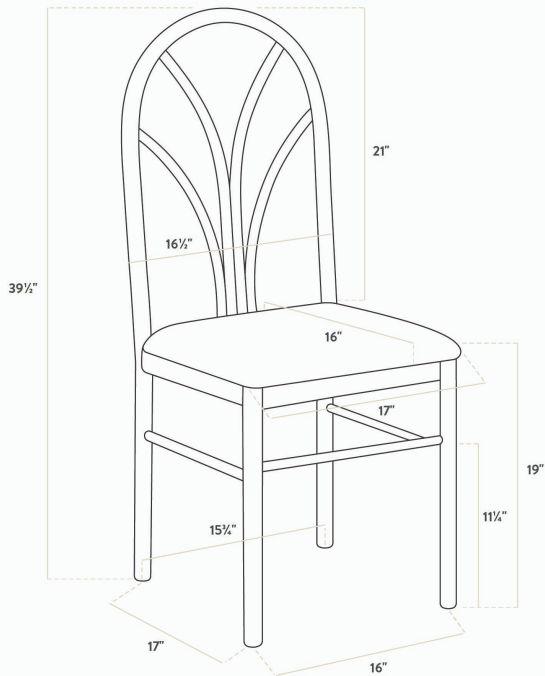

Lancaster Table & Seating Spoke Back Chair with Merlot Fabric Seat - Detached Seat

#164CSPBFMRKD

Item #: 164CSPBFMRKD Qty: _____

Project: _____

Approval: _____ Date: _____

Features

- Unique spoke back design brings an elegant style to your establishment
- Fabric padded seat provides exceptional comfort and support
- Durable steel frame with stain- and smudge-resistant black powder coated finish
- Light weight construction allows staff and customers to maneuver easily
- Nylon glides protect floors from scratches and scuffs

Technical Data

Width	17 Inches
Depth	17 Inches
Height	39 1/2 Inches
Seat Width	17 Inches
Seat Depth	16 Inches
Height Style	Standard Height
Seat Height	19 Inches
Arms	Without Arms
Assembled	Assembly Required
Back	With Back

Technical Data

Back Color	Black
Back Material	Metal
Capacity	250 lb.
Cushion Thickness	1 3/4 Inches
Finish	Powder-Coated
Frame Color	Black
Frame Material	Metal Steel
Padded Seat	With Padded Seat
Seat Color	Maroon Red
Seat Material	Fabric
Seat Type	Solid
Style	Side Chair Spokeback
Type	Chairs
Usage	Indoor

Plan View

Notes & Details

Seat your guests in comfort and style with this Lancaster Table & Seating spoke back chair with merlot fabric seat. This chair's soft, comfortable padded seat combines with its attractive steel frame to add an elegant touch to any location. Its reliable and versatile design ensures you'll be using this chair in your bar, restaurant, pizza shop, ice cream parlor, or cafe for years to come.