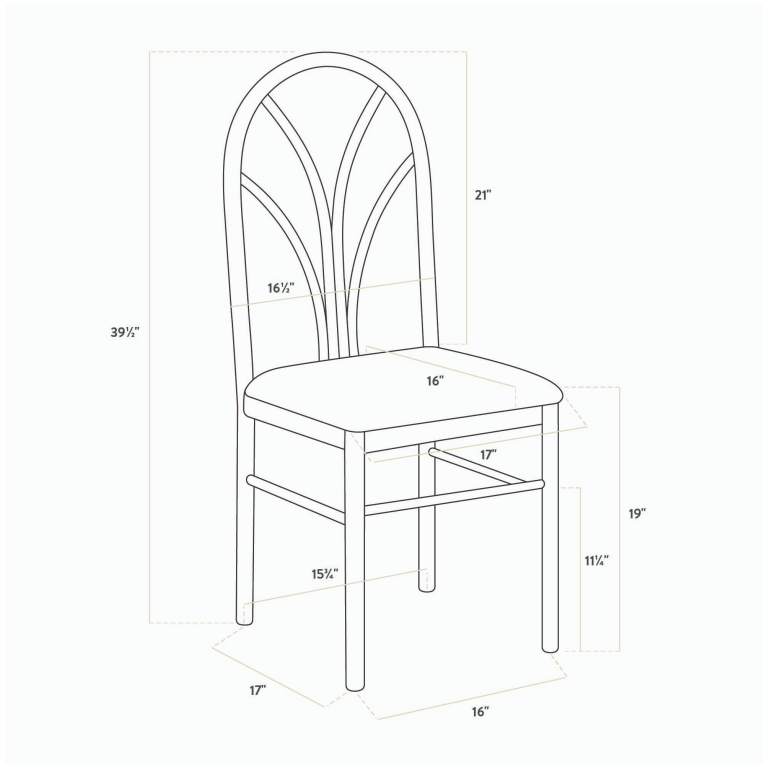

Lancaster Table & Seating Spoke Back Chair with Merlot Fabric Seat - Assembled

#164CSPBFMRAS

Item #: 164CSPBFMRAS Qty: _____

Project: _____

Approval: _____ Date: _____

Features

- Unique spoke back design brings an elegant style to your establishment
- Fabric padded seat provides exceptional comfort and support
- Durable steel frame with stain- and smudge-resistant black powder coated finish
- Light weight construction allows staff and customers to maneuver easily
- Nylon glides protect floors from scratches and scuffs

Certifications

Fully Assembled

Technical Data

Width	17 Inches
Depth	17 Inches
Height	39 1/2 Inches
Seat Width	17 Inches
Seat Depth	16 Inches
Height Style	Standard Height
Seat Height	19 Inches
Arms	Without Arms
Back	With Back
Back Color	Black

Technical Data

Back Material	Metal
Capacity	250 lb.
Cushion Thickness	1 3/4 Inches
Finish	Powder-Coated
Frame Color	Black
Frame Material	Metal Steel
Padded Seat	With Padded Seat
Seat Color	Maroon Red
Seat Material	Fabric
Seat Type	Solid
Style	Side Chair Spokeback
Type	Chairs
Usage	Indoor

Plan View

Notes & Details

Seat your guests in comfort and style with this Lancaster Table & Seating spoke back chair with merlot fabric seat. This chair's soft, comfortable padded seat combines with its attractive steel frame to add an elegant touch to any location. Its reliable and versatile design ensures you'll be using this chair in your bar, restaurant, pizza shop, ice cream parlor, or cafe for years to come.