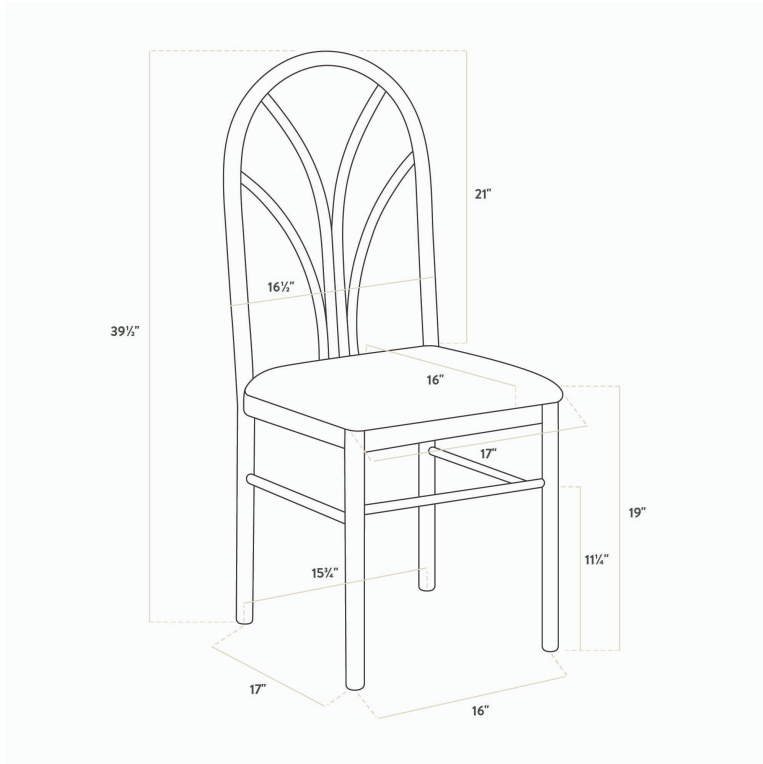

Lancaster Table & Seating Spoke Back Chair with Black Fabric Seat - Detached Seat

#164CSPBFBKKD

Item #: 164CSPBFBKKD Qty: _____

Project: _____

Approval: _____ Date: _____

Features

- Unique spoke back design brings an elegant style to your establishment
- Fabric padded seat provides exceptional comfort and support
- Durable steel frame with stain- and smudge-resistant black powder coated finish
- Light weight construction allows staff and customers to maneuver easily
- Nylon glides protect floors from scratches and scuffs

Technical Data

| | |
|--------------|-------------------|
| Width | 17 Inches |
| Depth | 17 Inches |
| Height | 39 1/2 Inches |
| Seat Width | 17 Inches |
| Seat Depth | 16 Inches |
| Height Style | Standard Height |
| Seat Height | 19 Inches |
| Arms | Without Arms |
| Assembled | Assembly Required |
| Back | With Back |

Technical Data

| | |
|-------------------|-------------------------|
| Back Color | Black |
| Back Material | Metal |
| Capacity | 250 lb. |
| Cushion Thickness | 1 3/4 Inches |
| Finish | Powder-Coated |
| Frame Color | Black |
| Frame Material | Metal Steel |
| Padded Seat | With Padded Seat |
| Seat Color | Black |
| Seat Material | Fabric |
| Seat Type | Solid |
| Style | Side Chair Spokeback |
| Type | Chairs |
| Usage | Indoor |

Plan View

Notes & Details

Seat your guests in comfort and style with this Lancaster Table & Seating spoke back chair with black fabric seat. This chair's soft, comfortable padded seat combines with its attractive steel frame to add an elegant touch to any location. Its reliable and versatile design ensures you'll be using this chair in your bar, restaurant, pizza shop, ice cream parlor, or cafe for years to come.