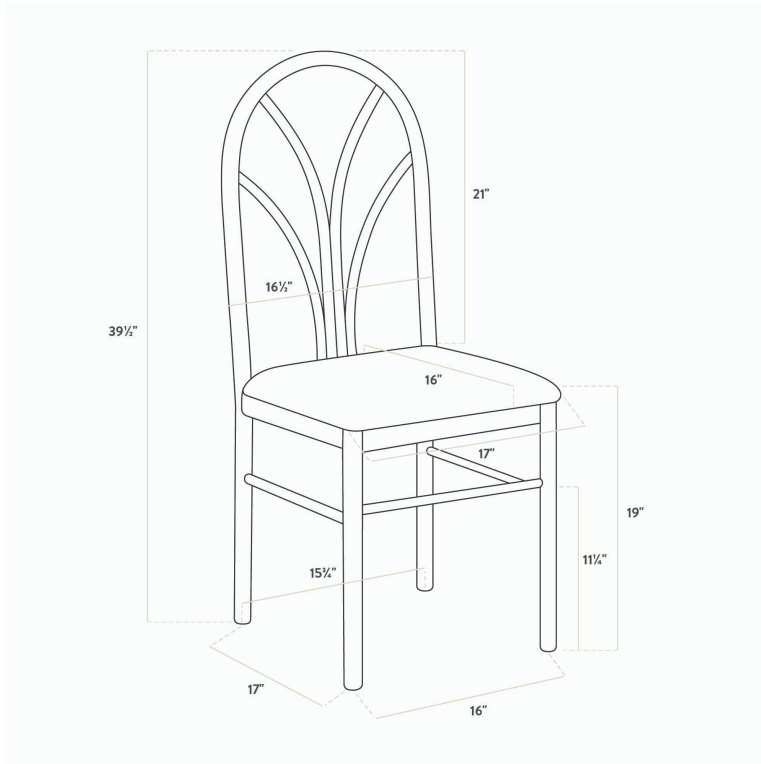

Technical Data

Back Material	Metal
Capacity	250 lb.
Cushion Thickness	1 3/4 Inches
Finish	Powder-Coated
Frame Color	Black
Frame Material	Metal Steel
Padded Seat	With Padded Seat
Seat Color	Black
Seat Material	Fabric
Seat Type	Solid
Style	Side Chair Spokeback
Type	Chairs
Usage	Indoor

Plan View