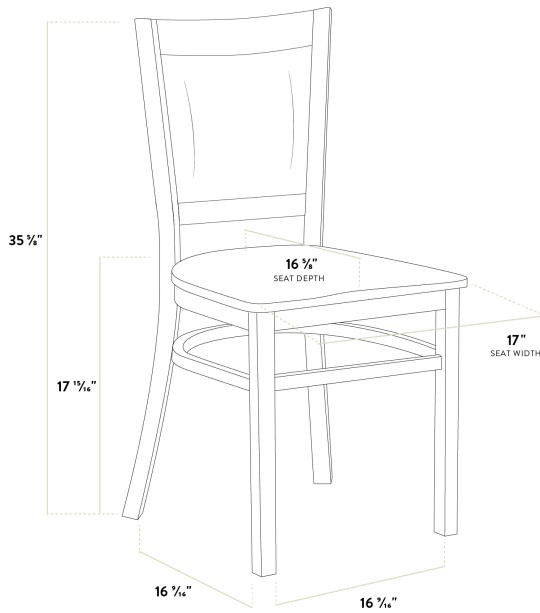

Lancaster Table & Seating Sofa Vintage Finish Wood Chair with Vintage Wood Seat

#164CSOFIAVIV

Item #: 164CSOFIAVIV Qty: _____

Project: _____

Approval: _____ Date: _____

Features

- Sturdy European beechwood frame with vintage finish
- Upholstered back for exceptional comfort
- Vintage wood seat is stylish and easy to clean
- Integrated glides protect floors from scratches and scuffs
- Ideal for standard dining table height seating

Technical Data

Width	17 Inches
Depth	16 5/8 Inches
Height	35 5/8 Inches
Seat Width	17 Inches
Seat Depth	16 5/8 Inches
Height Style	Standard Height
Seat Height	17 15/16 Inches
Arms	Without Arms
Assembled	Assembly Required
Back	With Back

Technical Data

Back Color	Black
Back Material	Vinyl
Capacity	350 lb.
Cushion Thickness	1 Inch
Finish	Natural Wood Vintage
Frame Color	Brown
Frame Material	Beechwood Wood
Padded Seat	With Padded Seat
Seat Color	Brown
Seat Material	Wood
Seat Type	Solid
Style	Solid Back
Type	Chairs
Usage	Indoor

Plan View

Notes & Details

Seat your guests in comfort and style with this Lancaster Table & Seating Sofia vintage finish wood chair with vintage wood seat. This chair's sleek padded back combines with its attractive wooden frame to instill a unique look in any location. At an ideal height for standard dining table height seating, this chair is a versatile option for any restaurant, bar, deli, or coffee shop.