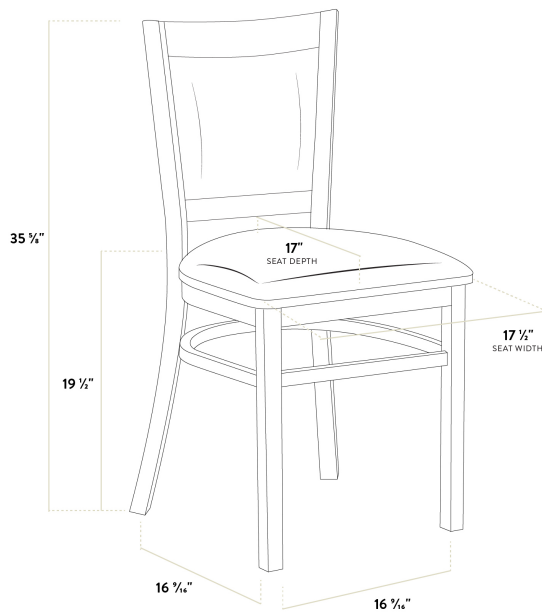

### Features

- Sturdy European beechwood frame with vintage finish
- Upholstered back for exceptional comfort
- Easy-to-clean 2 1/2" thick vinyl padded cushion
- Integrated glides protect floors from scratches and scuffs
- Ideal for standard dining table height seating

### Technical Data

Width	17 1/2 Inches
Depth	17 Inches
Height	35 5/8 Inches
Seat Width	17 1/2 Inches
Seat Depth	17 1/2 Inches
Height Style	Standard Height
Seat Height	19 1/2 Inches
Arms	Without Arms
Assembled	Assembly Required
Back	With Back

## Technical Data

Back Color	Black
Back Material	Vinyl
Capacity	350 lb.
Cushion Thickness	2 1/2 Inches
Finish	Natural Wood Vintage
Frame Color	Brown
Frame Material	Beechwood Wood
Padded Seat	With Padded Seat
Seat Color	Black
Seat Material	Vinyl
Seat Type	Solid
Style	Solid Back
Type	Chairs
Usage	Indoor

## Notes & Details

---

Seat your guests in comfort and style with this Lancaster Table & Seating Sofia vintage finish wood chair with black vinyl seat. This chair's sleek padded back and seat combines with its attractive wooden frame to instill a unique look in any location. At an ideal height for standard dining table height seating, this chair is a versatile option for any restaurant, bar, deli, or coffee shop.