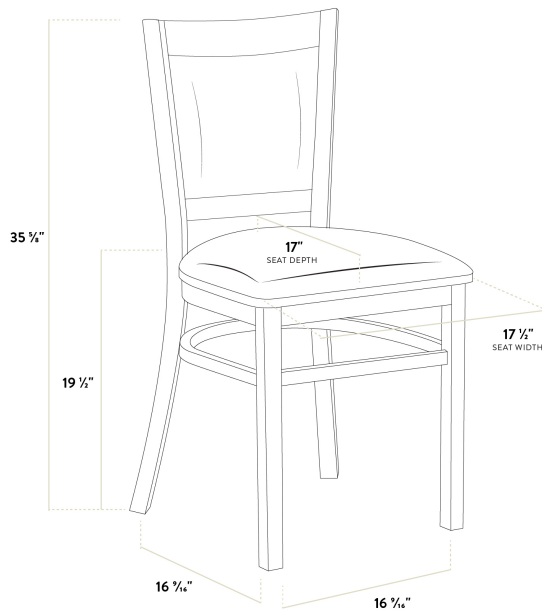

### Features

- Sturdy European beechwood frame with black finish
- Upholstered back for exceptional comfort
- Easy-to-clean 2 1/2" thick vinyl padded cushion
- Integrated glides protect floors from scratches and scuffs
- Ideal for standard dining table height seating

### Technical Data

|              |                   |
|--------------|-------------------|
| Width        | 17 1/2 Inches     |
| Depth        | 17 Inches         |
| Height       | 35 5/8 Inches     |
| Seat Width   | 17 1/2 Inches     |
| Seat Depth   | 17 1/2 Inches     |
| Height Style | Standard Height   |
| Seat Height  | 19 1/2 Inches     |
| Arms         | Without Arms      |
| Assembled    | Assembly Required |
| Back         | With Back         |

## Technical Data

|                   |                   |
|-------------------|-------------------|
| Back Color        | Black             |
| Back Material     | Vinyl             |
| Capacity          | 350 lb.           |
| Cushion Thickness | 2 1/2 Inches      |
| Finish            | Black Beechwood   |
| Frame Color       | Black             |
| Frame Material    | Beechwood<br>Wood |
| Padded Seat       | With Padded Seat  |
| Seat Color        | Black             |
| Seat Material     | Vinyl             |
| Seat Type         | Solid             |
| Style             | Solid Back        |
| Type              | Chairs            |
| Usage             | Indoor            |

## Notes & Details

---

Seat your guests in comfort and style with this Lancaster Table & Seating Sofia black finish wood chair with black vinyl seat. This chair's sleek padded back and seat combines with its attractive wooden frame to instill a unique look in any location. At an ideal height for standard dining table height seating, this chair is a versatile option for any restaurant, bar, deli, or coffee shop.