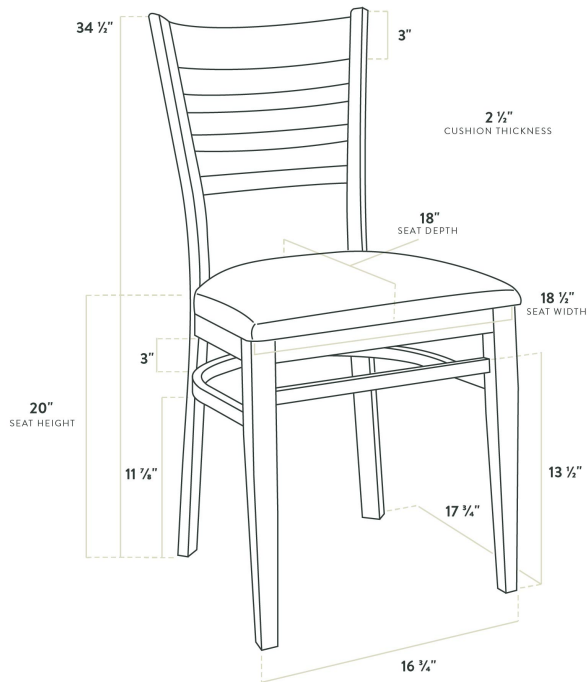

Technical Data

Back Color	Brown
Back Material	Metal
Capacity	500 lb.
Cushion Thickness	2 1/2 Inches
Finish	Powder-Coated
Frame Color	Brown
Frame Material	Metal
Padded Seat	With Padded Seat
Seat Color	Green
Seat Material	Vinyl
Seat Type	Solid
Style	Ladder Back
Type	Chairs
Usage	Indoor

Plan View