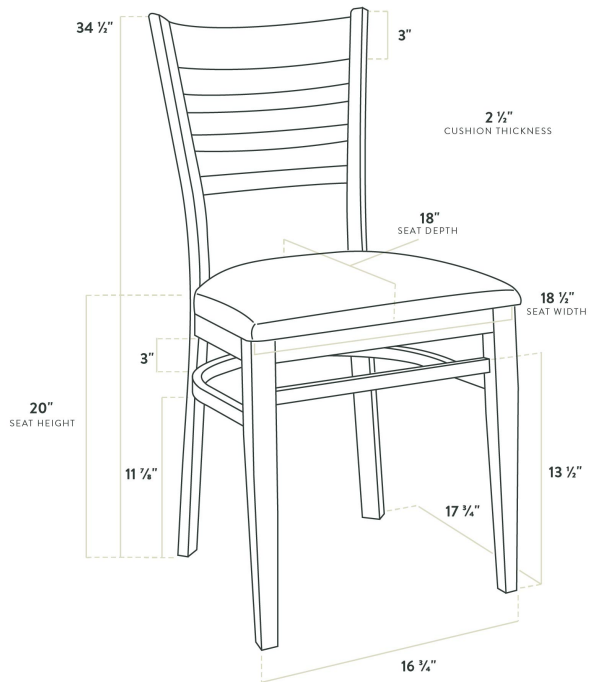

Technical Data

Back Color	Brown
Back Material	Metal
Capacity	500 lb.
Cushion Thickness	2 1/2 Inches
Finish	Powder-Coated
Frame Color	Brown
Frame Material	Metal
Padded Seat	With Padded Seat
Seat Color	Burgundy
Seat Material	Vinyl
Seat Type	Solid
Style	Ladder Back
Type	Chairs
Usage	Indoor

Plan View