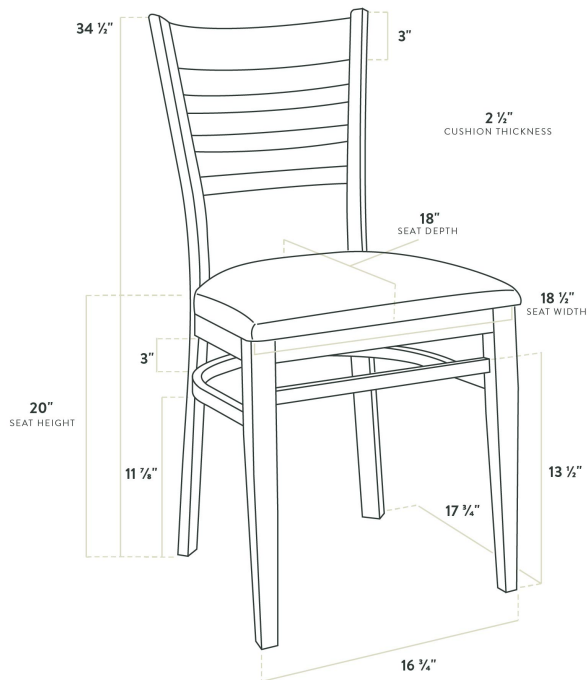

Technical Data

Back Material	Metal
Capacity	500 lb.
Cushion Thickness	2 1/2 Inches
Finish	Powder-Coated
Frame Color	Brown
Frame Material	Metal
Padded Seat	With Padded Seat
Seat Color	Burgundy
Seat Material	Vinyl
Seat Type	Solid
Style	Ladder Back
Type	Chairs
Usage	Indoor

Plan View