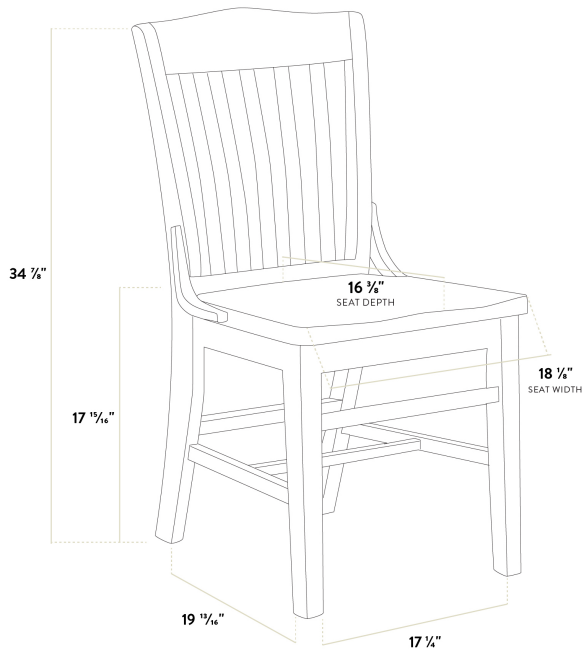

Technical Data

Back Color	Black
Back Material	Wood
Capacity	350 lb.
Finish	Black Beechwood
Frame Color	Black
Frame Material	Beechwood Wood
Padded Seat	Without Padded Seat
Seat Color	Black
Seat Material	Wood
Seat Thickness	1 1/8 Inches
Seat Type	Solid
Style	Slat Back
Type	Chairs
Usage	Indoor

Plan View