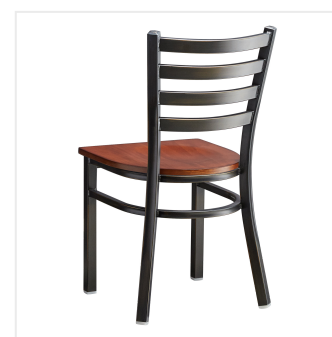

Lancaster Table & Seating Distressed Copper Finish Ladder Back Chair with Antique Walnut Wood Seat - Detached

#164CMLDWLKD

Item #: 164CMLDWLKD Qty: _____

Project: _____

Approval: _____ Date: _____

Features

- Contoured back for exceptional comfort
- Trendy antique walnut wood seat brings a simple yet elegant style to any establishment
- Durable steel frame with stylish distressed copper finish
- Light weight construction weighs 13 lb. and has a 330 lb. weight capacity
- Ships unassembled to save on shipping costs

Technical Data

Back	With Back
Back Color	Copper
Back Material	Metal
Capacity	330 lb.
Finish	Distressed Powder-Coated
Frame Color	Black Copper
Frame Material	Metal Steel
Padded Seat	Without Padded Seat
Seat Color	Brown
Seat Material	Wood
Seat Thickness	3/4 Inch
Seat Type	Solid
Style	Ladder Back
Type	Chairs
Usage	Indoor

Plan View

Notes & Details

Seat your guests in comfort and style with this Lancaster Table & Seating distressed copper finish ladder back chair with antique walnut wood seat. This chair's sleek wood seat combines with its contemporary ladder back steel frame to instill a modern look in any location. Plus, since this chair's back is contoured for a customer's back, it will provide comfort while maintaining a distinct appearance.