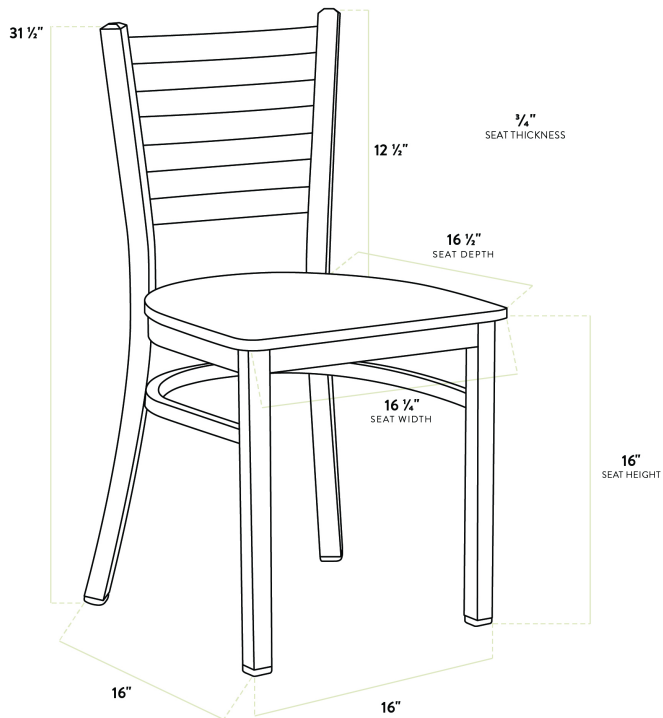

Technical Data

Back	With Back
Back Color	Copper
Back Material	Metal
Capacity	330 lb.
Finish	Distressed Powder-Coated
Frame Color	Black Copper
Frame Material	Metal Steel
Padded Seat	Without Padded Seat
Seat Color	Brown
Seat Material	Wood
Seat Thickness	3/4 Inch
Seat Type	Solid
Style	Ladder Back
Type	Chairs

Plan View