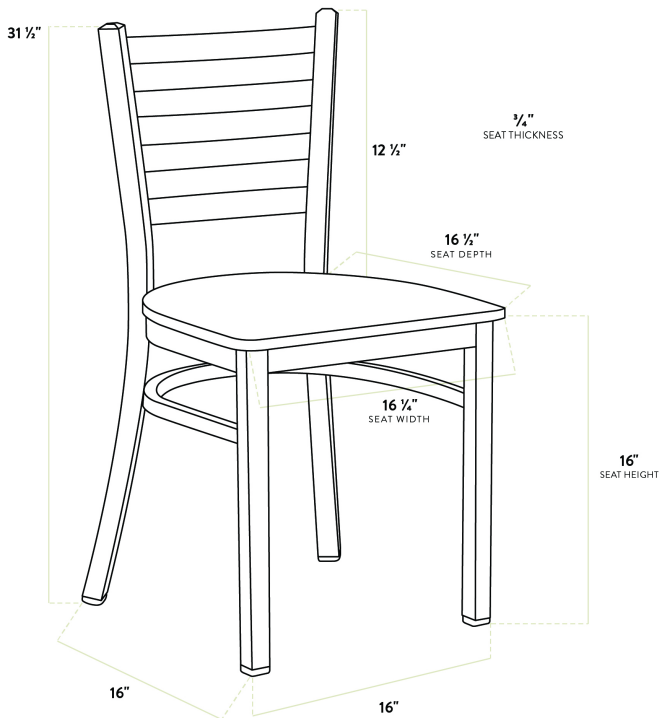

Technical Data

Back	With Back
Back Color	Copper
Back Material	Metal
Capacity	330 lb.
Finish	Distressed Powder-Coated
Frame Color	Black Copper
Frame Material	Metal Steel
Padded Seat	Without Padded Seat
Seat Color	Brown
Seat Material	Wood
Seat Thickness	3/4 Inch
Seat Type	Solid
Style	Ladder Back
Type	Chairs
Usage	Indoor

Plan View